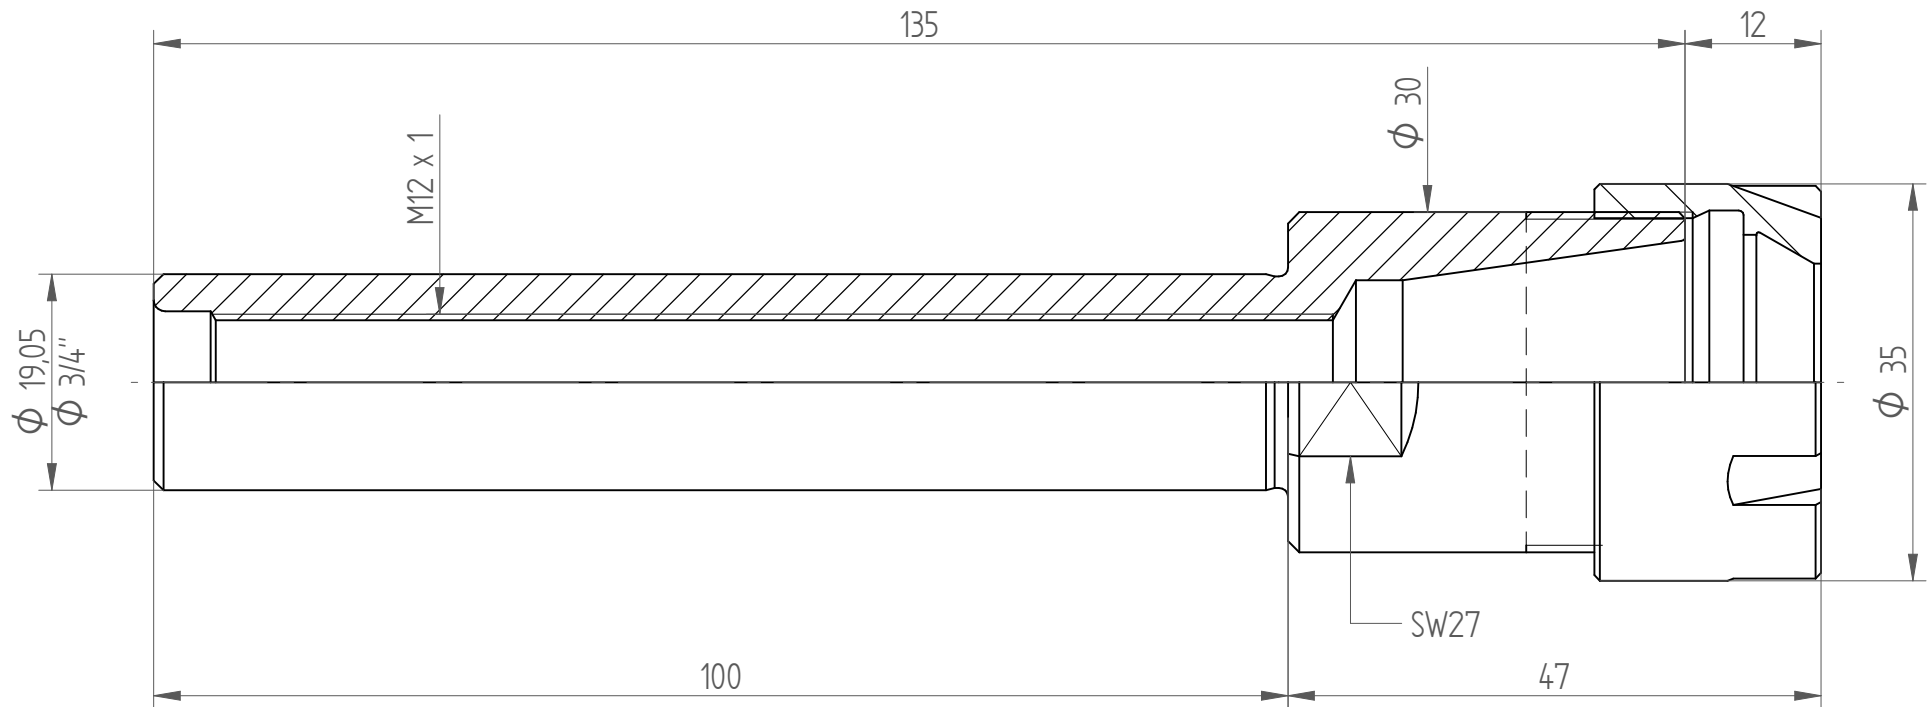

Swiss
Precision
Tools

REGO-FIX®

REGO-FIX AG
Obermattweg 60
4456 Tenniken / Switzerland

Phone +41 61 976 14 66
Fax +41 61 976 14 14
www.rego-fix.com

This is a non-controlled copy. All information given herein is subject to change without notice

The information given herein has been carefully checked and is believed to be correct. REGO-FIX, however, assumes no responsibility or liability for any errors, inaccuracies or omissions that may appear in this drawing

This document is subject to copyright laws. No part of this document may be reproduced or transmitted in any form or any means, electronic or mechanic, for any purpose, without the express written permission of REGO-FIX

Type : CYL3/4"x100_ER25M
Part No. : 261922561
Date : 11.02.2015
Scale : 1.5:1